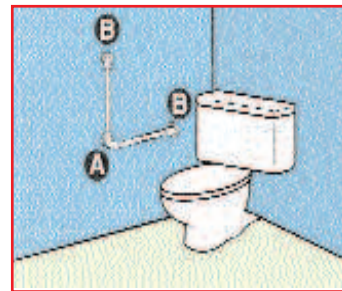

Installation Options:

Multiple configurations can be designed for any application. Several examples are shown below for tub, shower and toilets. The AIM Hand Rail System can be installed wherever support and assistance is needed and is not limited to these select configurations.

Shower Installation

Qty.	Item #	Description
2	9900	16" Bar
2	9903	End Elbows Connectors
1	9902	Inside Wall Connector

Complies with the American National Standard (ANSI) A117.1-1986

90 Bend with Extension

Qty.	Item #	Description
3	9900	16" Bar
2	9903	End Elbows Connectors
1	9904	90 Corner Connector
1	9901	Extension Tee

Tub Installation

Qty.	Item #	Description
4	9900	16" Bar
2	9903	End Elbows Connectors
1	9902	Inside Wall Connector
1	9904	90 Corner Connector
1	9901	Extension Tee

Toilet Installation

Qty.	Item #	Description
2	9900	16" Bar
2	9903	End Elbows Connectors

Toilet Installation

Qty.	Item #	Description
2	9900	16" Bar
2	9903	End Elbows Connectors
1	9904	90 Corner Connector