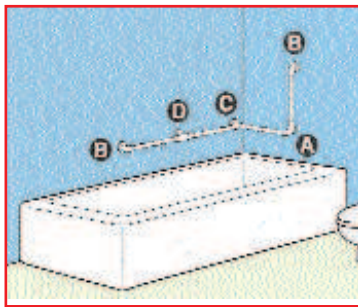

Shower Installation

Qty.	Item #	Description
2	9900	16" Bar
2	9903	End Elbows Connectors
1	9902	Inside Wall Connector

Complies with the American National Standard (ANSI) A117.1-1986

90 Bend with Extension

Qty.	Item #	Description
3	9900	16" Bar
2	9903	End Elbows Connectors
1	9904	90 Corner Connector
1	9901	Extension Tee

Tub Installation

Qty.	Item #	Description
4	9900	16" Bar
2	9903	End Elbows Connectors
1	9902	Inside Wall Connector
1	9904	90 Corner Connector
1	9901	Extension Tee