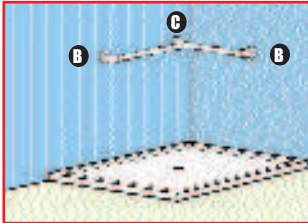

**Meets
ANSI
Standards**

Item #	Description	Color	U/M	Case Pack	List Price
9900	16" Bar	White	Ea.	6	\$12.16
9901	Extension Tee	White	Ea	6	9.96
9902	Inside Wall Connector	White	Ea	6	9.96
9903	End Elbow Connector	White	Ea	6	9.96
9904	90 Corner Connector	White	Ea	6	9.96
9905	Flange Wall Connector	White	Ea	6	9.96
9906	Cover Flange	White	Ea	6	5.90
9950	16" Straight Bar Kit	White	Ea	1	29.00
9960	32" Straight Bar Kit	White	Ea	1	50.10

Federal ADA guidelines for grab bars are met or exceeded by the American National Standard (ANSI A117.1-1986)

9900

9906

9905

9904

9903

9902

9901

Shower Installation

Qty.	Item #	Description
2	9900	16" Bar
2	9903	End Elbows Connectors
1	9902	Inside Wall Connector

Complies with the American National Standard (ANSI) A117.1-1986

90 Bend with Extension

Qty.	Item #	Description
3	9900	16" Bar
2	9903	End Elbows Connectors
1	9904	90 Corner Connector
1	9901	Extension Tee

Tub Installation

Qty.	Item #	Description
4	9900	16" Bar
2	9903	End Elbows Connectors
1	9902	Inside Wall Connector
1	9904	90 Corner Connector
1	9901	Extension Tee