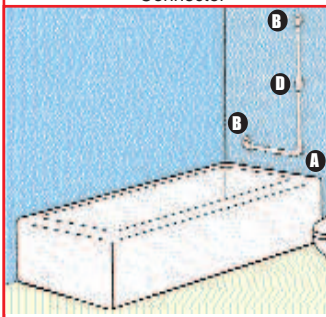

**Meets
ANSI
Standards**

Item #	Description	Color	U/M	Case Pack	List Price
9900	16" Bar	White	Ea.	6	\$12.16
9901	Extension Tee	White	Ea	6	9.96
9902	Inside Wall Connector	White	Ea	6	9.96
9903	End Elbow Connector	White	Ea	6	9.96
9904	90 Corner Connector	White	Ea	6	9.96
9905	Flange Wall Connector	White	Ea	6	9.96
9906	Cover Flange	White	Ea	6	5.90
9950	16" Straight Bar Kit	White	Ea	1	29.00
9960	32" Straight Bar Kit	White	Ea	1	50.10

Federal ADA guidelines for grab bars are met or exceeded by the American National Standard (ANSI A117.1-1986)

9900

9906

9905

9904

9903

9902

9901

Shower Installation

Qty.	Item #	Description
2	9900	16" Bar
2	9903	End Elbows Connectors
1	9902	Inside Wall Connector

Complies with the American National Standard (ANSI) A117.1-1986

90 Bend with Extension