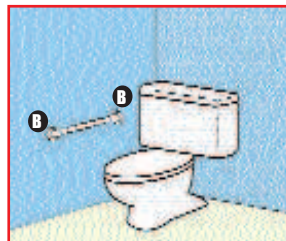

Shower Installation

Qty.	Item #	Description
2	9900	16" Bar
2	9903	End Elbows Connectors
1	9902	Inside Wall Connector

Complies with the American National Standard (ANSI) A117.1-1986

90 Bend with Extension

Qty.	Item #	Description
3	9900	16" Bar
2	9903	End Elbows Connectors
1	9904	90 Corner Connector
1	9901	Extension Tee

Tub Installation

Qty.	Item #	Description
4	9900	16" Bar
2	9903	End Elbows Connectors
1	9902	Inside Wall Connector
1	9904	90 Corner Connector
1	9901	Extension Tee